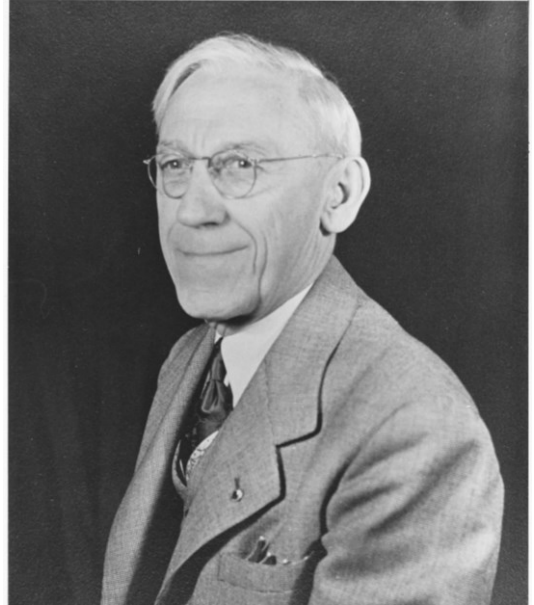

Presidents of the Maple Shade Historical Society-

Arthur N. Cutler, 1st President
December 1956- 1968

Charles C. Cutler, 2nd President
1969- 1977 (Died)

Ellen F. Shiplee, 3rd President
Fall of 1977- Early to mid-2003

Elizabeth (Betty) Procopio, 4th President
2003- June 2023

Dennis L. Weaver, 5th President
June 2023- Present

Arthur N. Cutler

The above dates are ballpark times.

Other notable people-

Donald F. MacBride was the founder of the Maple Shade Historical Society in 1956.

Edith Cutler (wife of Charles C. Cutler) was Vice President for a while. Edith finished up Arthur Cutler's book about Maple Shade. Edith talked to school children visiting the Little Red Schoolhouse.

Study by Dennis L. Weaver